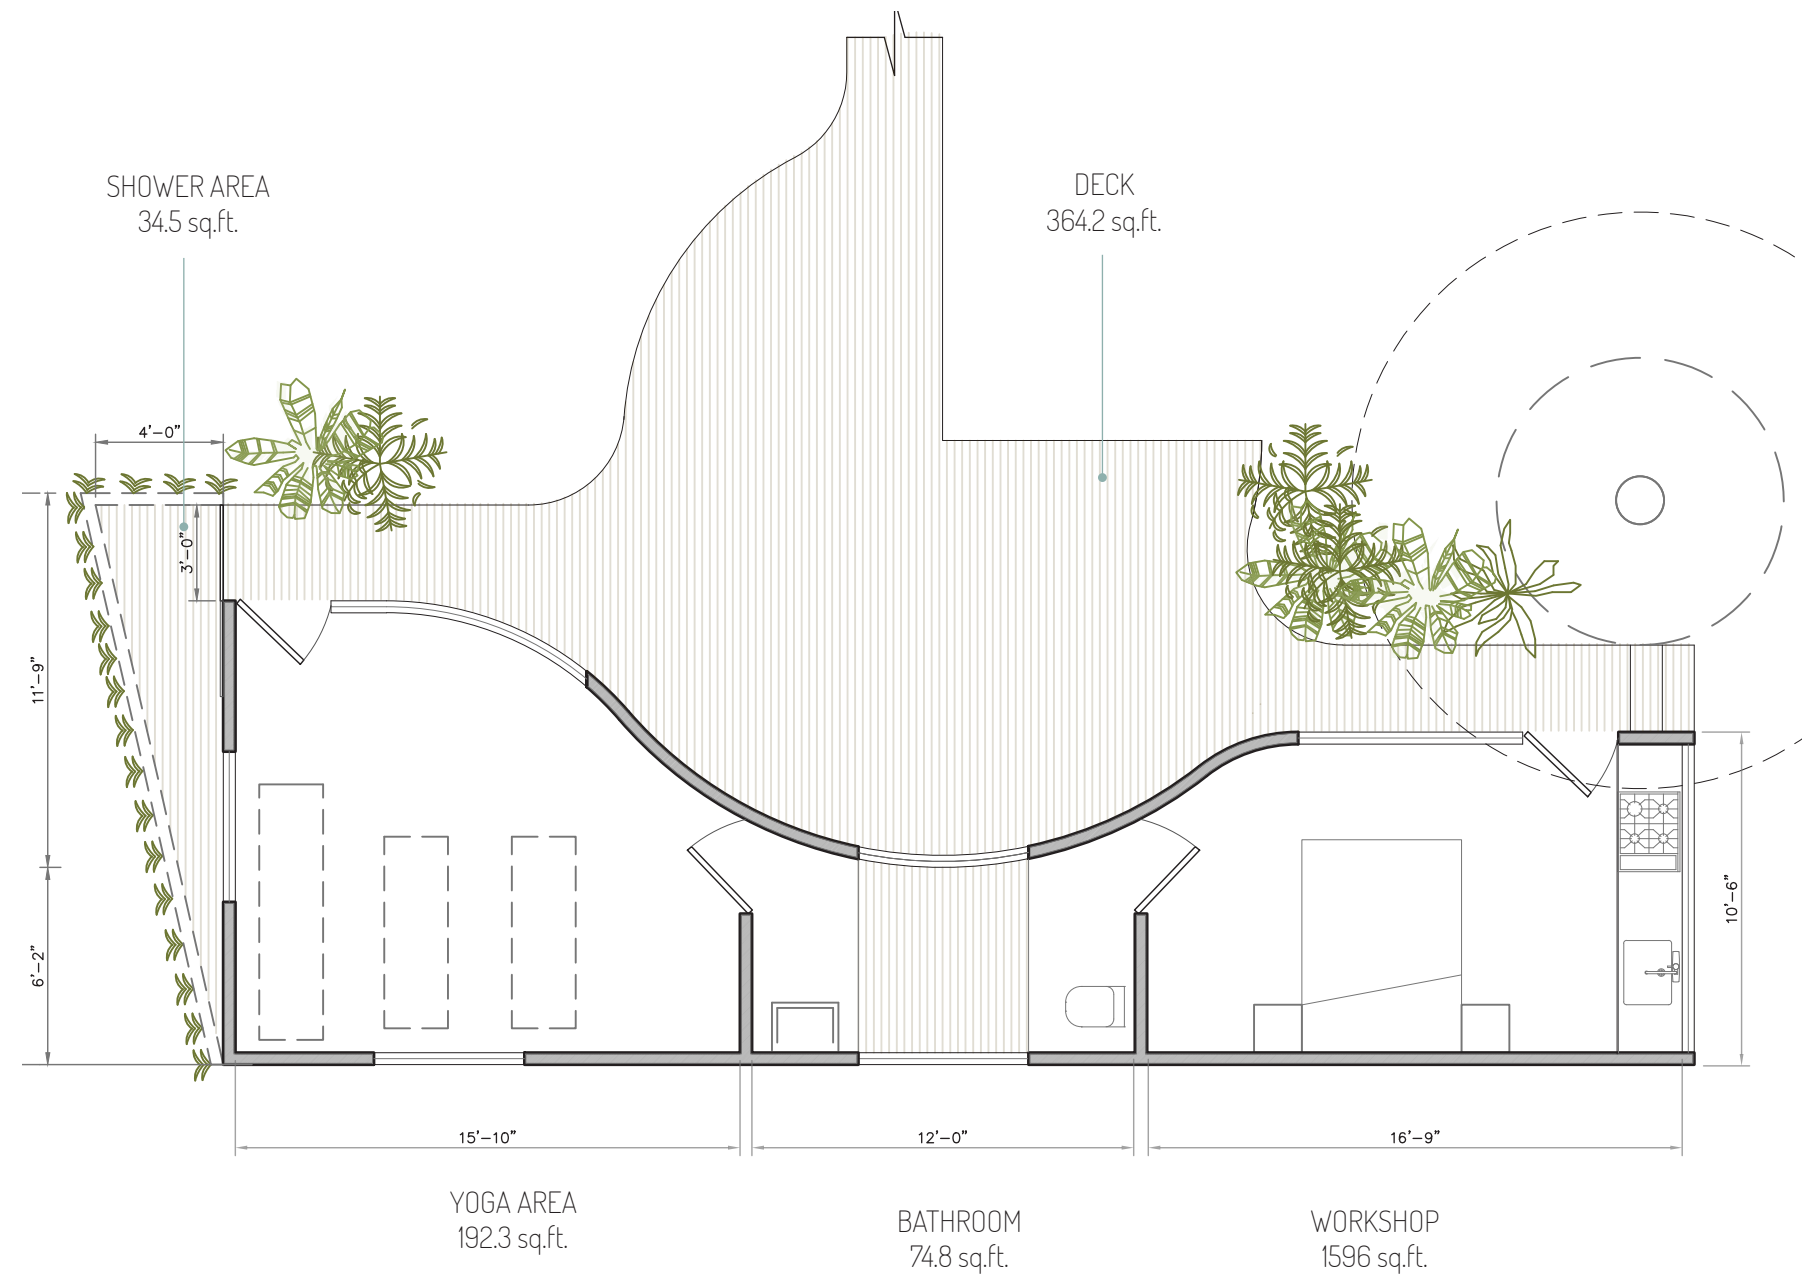

# SITE PLAN

# EXTENSION PLAN

WORKSHOP

BATHROOM

YOGA STUDIO

GREEN WALL/  
SECONDARY  
STRUCTURE

SHOWER

DUMBO

DECK

# BRAZILIAN BBQ

Regular grey brick

Concrete