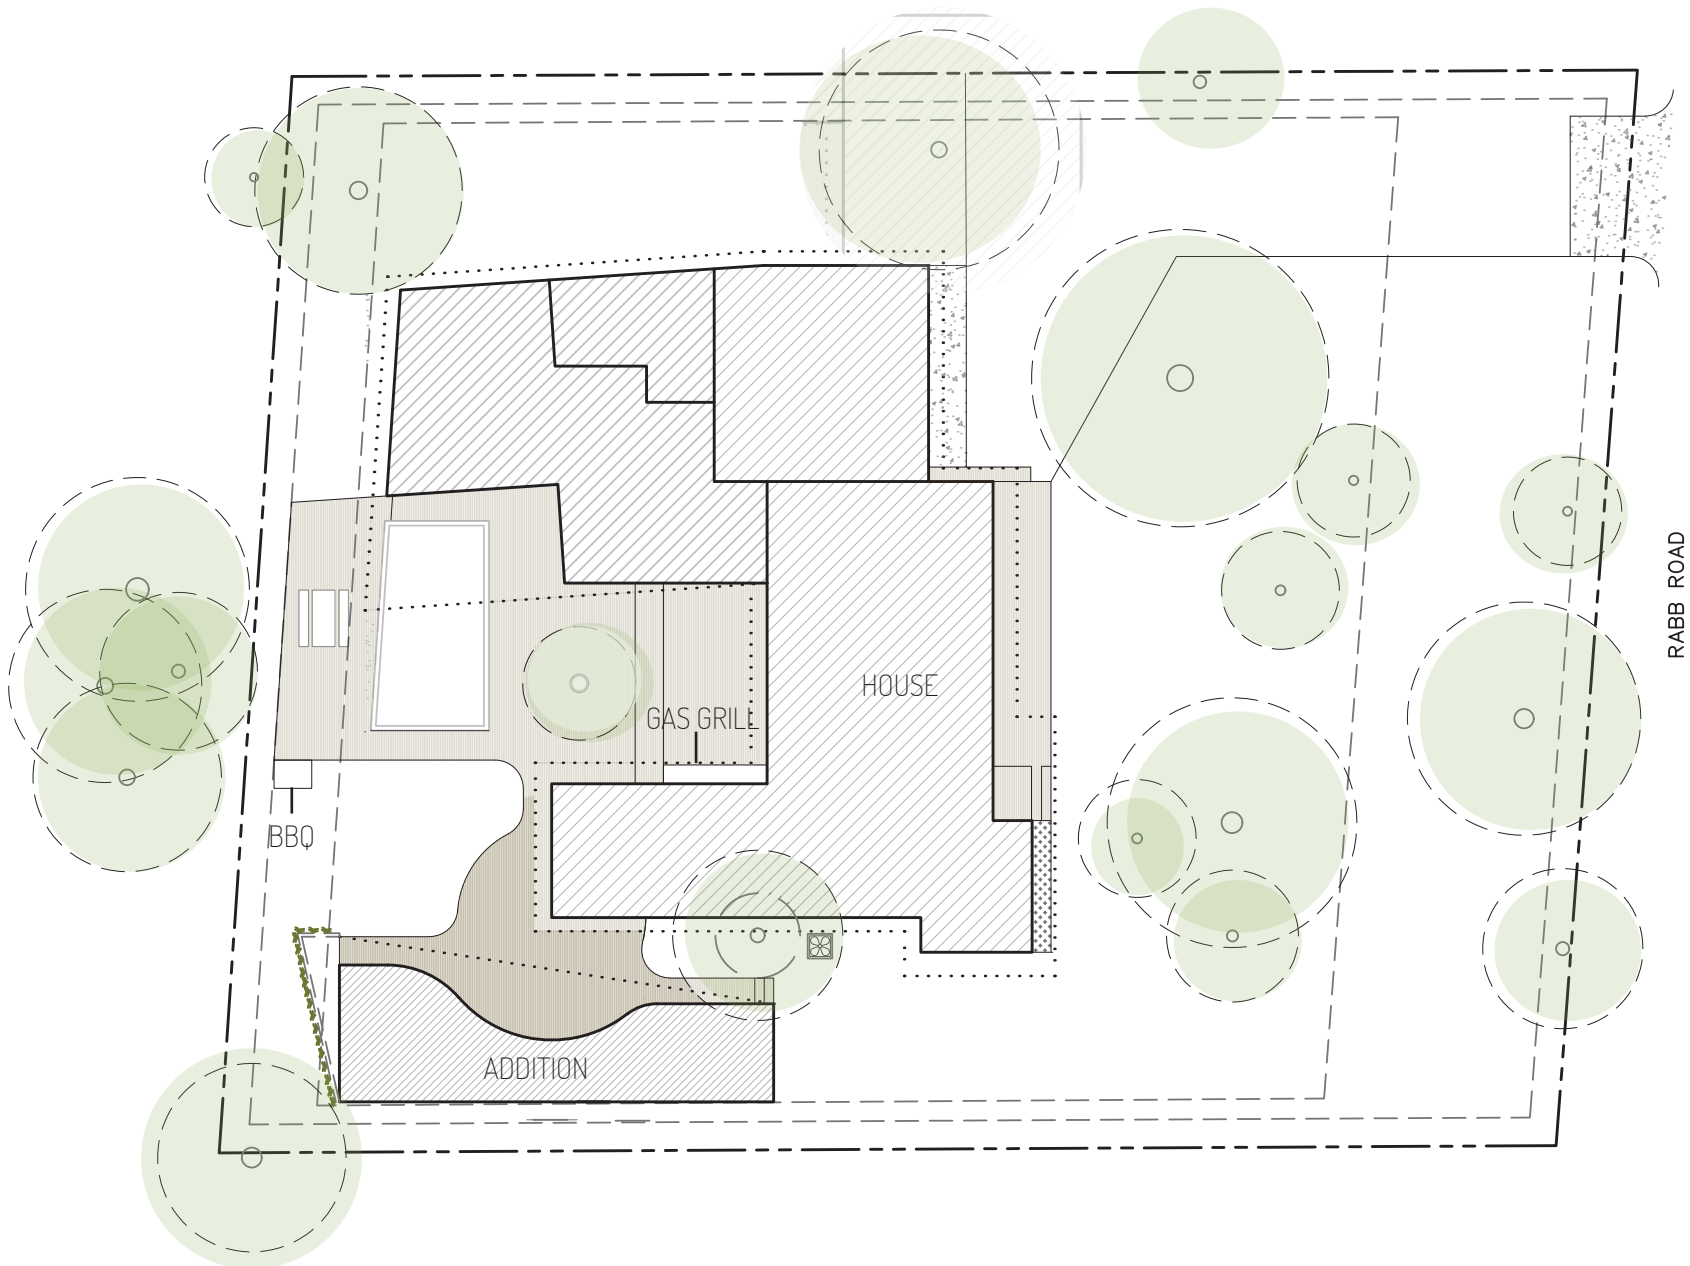

# RABB ROAD

DIG:A  
Austin, Texas

# SITE PLAN

# EXTENSION PLAN

WORKSHOP

BATHROOM

YOGA STUDIO

GREEN WALL/  
SECONDARY  
STRUCTURE

SHOWER

DUMBO

DECK

# BRAZILIAN BBQ

Regular grey brick

Concrete